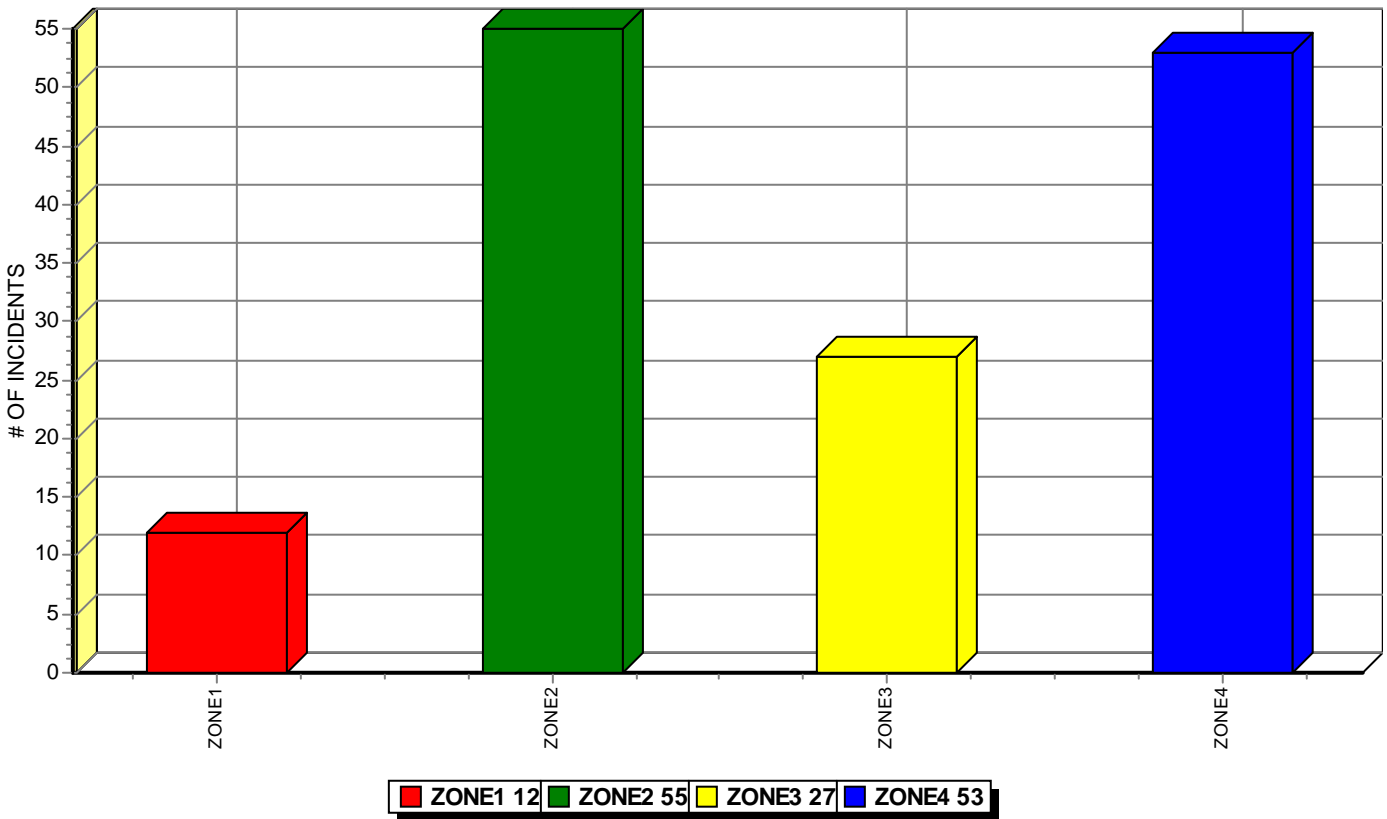

7/2/2018 3:36:29 PM

**Incident Frequency by DISTRICT (Top 4 of 4 Shown) (Using DATE RECD)**

**By Day of Week**

**Weekday vs Weekend**

Search Criteria: (DISTRICT >= 'ZONE1')  
 (DISTRICT <= 'ZONE4')  
 (INCDNUM like '%%')  
 (DATE\_RECD >= TO\_DATE('6/1/2018','MM/DD/YYYY'))  
 (DATE\_RECD <= TO\_DATE('6/30/2018','MM/DD/YYYY'))