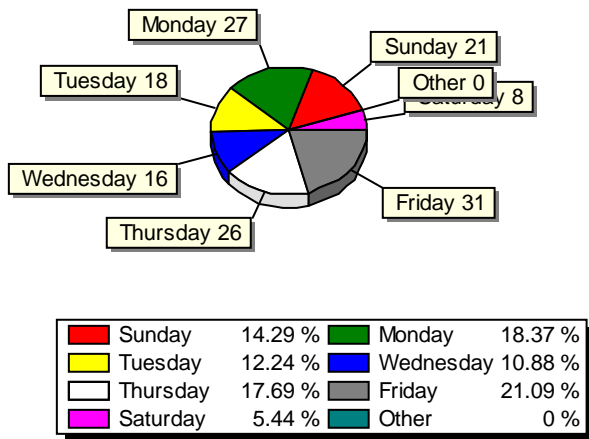

## Chevy Chase Village Police Department Officer Hours for June 2018 within Chevy Chase Village

\* Note: The SafeSpeed Coordinator's hours are 124.30, which are not included above

**CHEVY CHASE VILLAGE POLICE**

7/2/2018 3:36:29 PM

**Incident Frequency by DISTRICT (Top 4 of 4 Shown) (Using DATE RECD)**

**By Day of Week**

**Weekday vs Weekend**

Search Criteria: (DISTRICT >= 'ZONE1')  
 (DISTRICT <= 'ZONE4')  
 (INCDNUM like '%%')  
 (DATE\_RECD >= TO\_DATE('6/1/2018','MM/DD/YYYY'))  
 (DATE\_RECD <= TO\_DATE('6/30/2018','MM/DD/YYYY'))