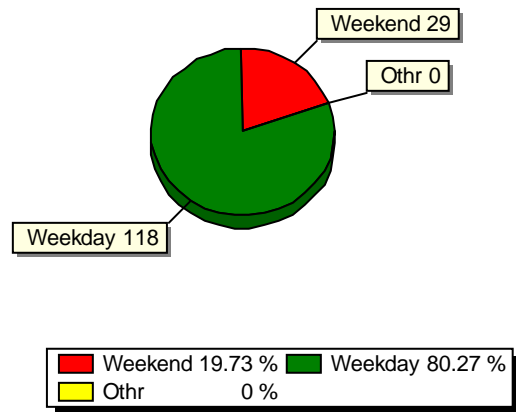

7/2/2018 3:36:29 PM

**Incident Frequency by DISTRICT (Top 4 of 4 Shown) (Using DATE RECD)**

**By Day of Week**

**Weekday vs Weekend**

Search Criteria: (DISTRICT >= 'ZONE1')  
 (DISTRICT <= 'ZONE4')  
 (INCDNUM like '%%')  
 (DATE\_RECD >= TO\_DATE('6/1/2018','MM/DD/YYYY'))  
 (DATE\_RECD <= TO\_DATE('6/30/2018','MM/DD/YYYY'))