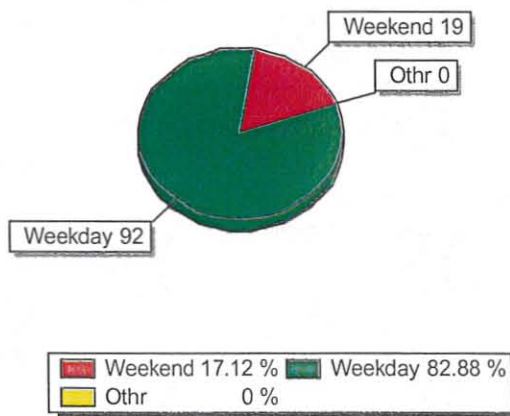

Incident Frequency by DISTRICT (Top 4 of 4 Shown) (Using DATE RECD)

By Day of Week

Weekday vs Weekend

Search Criteria: (DISTRICT >= 'ZONE1')
 (DISTRICT <= 'ZONE4')
 (INCDNUM like '%%')
 (DATE_RECD >= TO_DATE('12/01/2010','MM/DD/YYYY'))
 (DATE_RECD <= TO_DATE('12/31/2010','MM/DD/YYYY'))