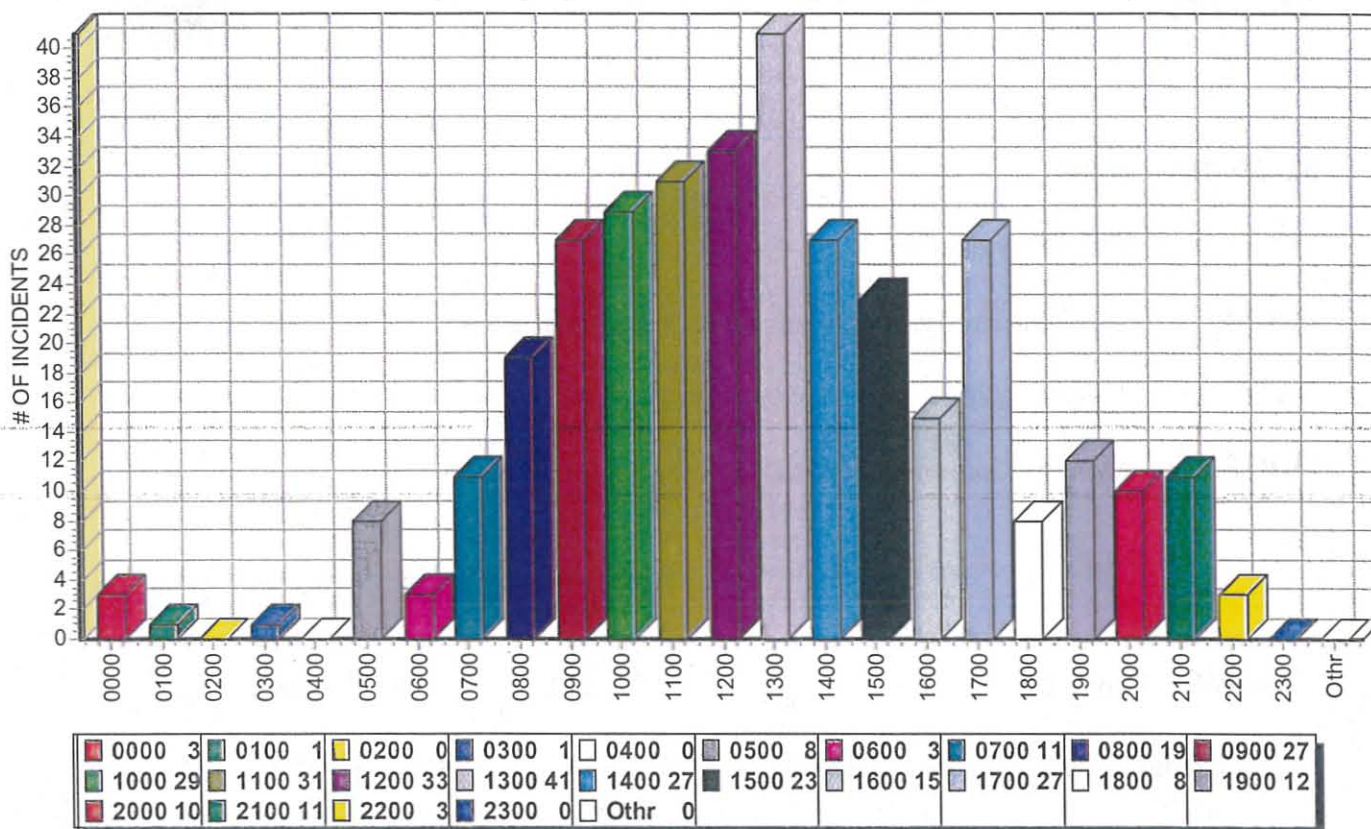

Weekday vs Weekend

Police Department Phone Calls

CHEVY CHASE VILLAGE POLICE

01/04/2011 09:55:50

Incident Frequency by Hour of the Day (Using DATE RECD)