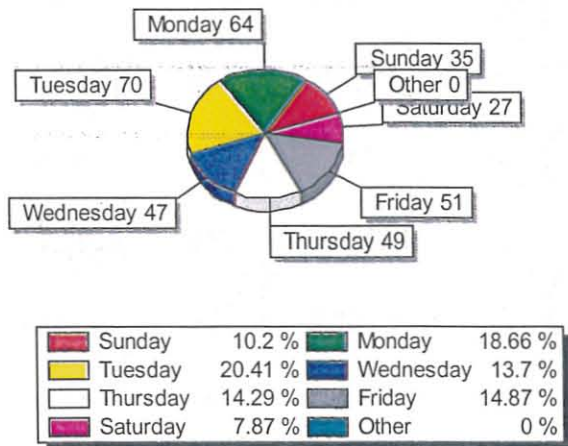

	<u>Dec. 10</u>	<u>YTD10</u>	<u>Dec. 09</u>	<u>YTD 09</u>
Non-Police Phone Calls	1,141	13,673	1,341	14,011
Police Department Calls [1 ST CHART]	343	4,557	373	4,938

2ND CHART

Walk In	122	1,683	134	1,539
House Check Requests	181	1,888	195	1,806
Key Pick Up/Drop Off	28	441	37	567
Mail Pick Up	59	755	75	614
Special Pick Up Requests	90	1,538	91	1,488
Trash and Recycle Complaints	6	60	2	73
Exterior/Interior Vehicle Lights Notifications	4	11	2	20
Open Vehicle Door/Trunk Notifications	0	2	0	7

Police Department Phone Calls

CHEVY CHASE VILLAGE POLICE

01/04/2011 09:55:50

Incident Frequency by Hour of the Day (Using DATE RECD)

By Day of Week

Weekday vs Weekend

Search Criteria: (SOURCE like 'PHONE%')
 (DATE_RECD >= TO_DATE('12/01/2010','MM/DD/YYYY'))
 (DATE_RECD <= TO_DATE('12/31/2010','MM/DD/YYYY'))