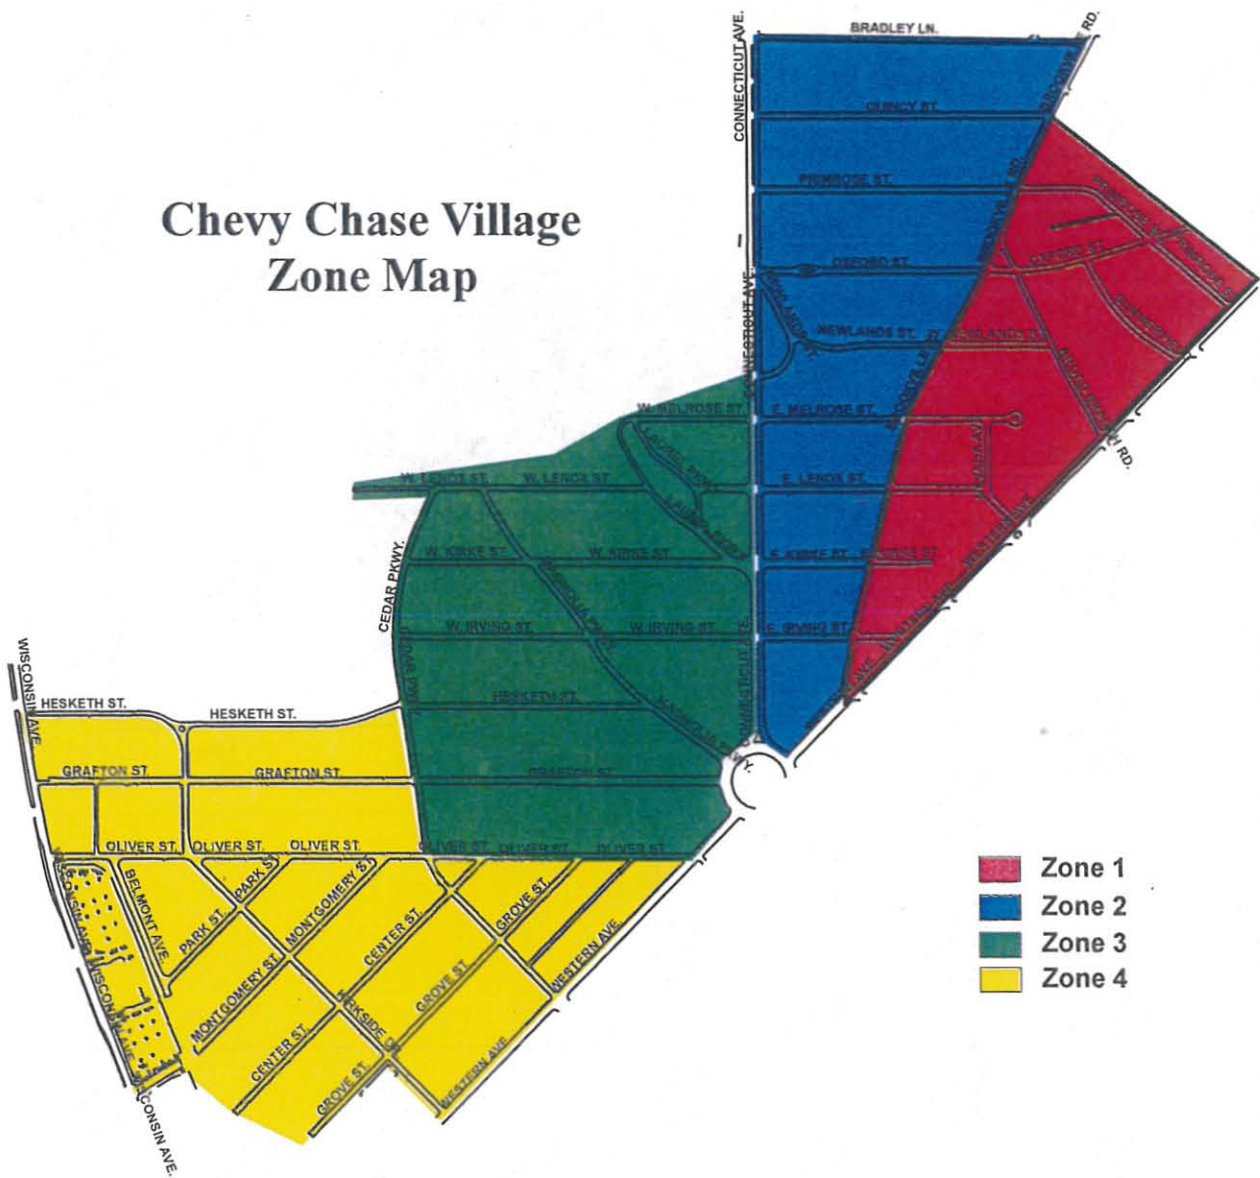

Chevy Chase Village Zone Map