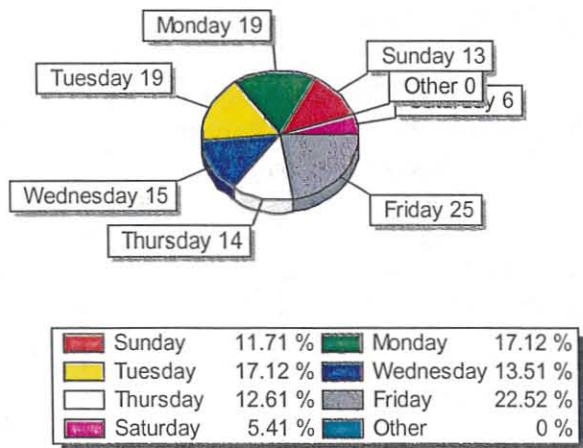

Incident Frequency by DISTRICT (Top 4 of 4 Shown) (Using DATE RECD)

By Day of Week

Weekday vs Weekend

Search Criteria: (DISTRICT >= 'ZONE1')
 (DISTRICT <= 'ZONE4')
 (INCDNUM like '%%')
 (DATE_RECD >= TO_DATE('12/01/2010','MM/DD/YYYY'))
 (DATE_RECD <= TO_DATE('12/31/2010','MM/DD/YYYY'))