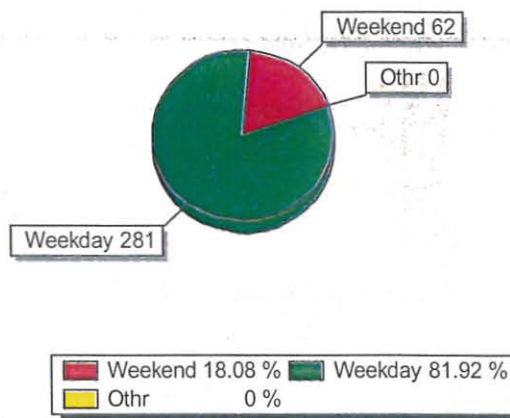

Police Department Phone Calls

CHEVY CHASE VILLAGE POLICE

01/04/2011 09:55:50

Incident Frequency by Hour of the Day (Using DATE RECD)

By Day of Week

Weekday vs Weekend

Search Criteria: (SOURCE like 'PHONE%')
 (DATE_RECD >= TO_DATE('12/01/2010','MM/DD/YYYY'))
 (DATE_RECD <= TO_DATE('12/31/2010','MM/DD/YYYY'))