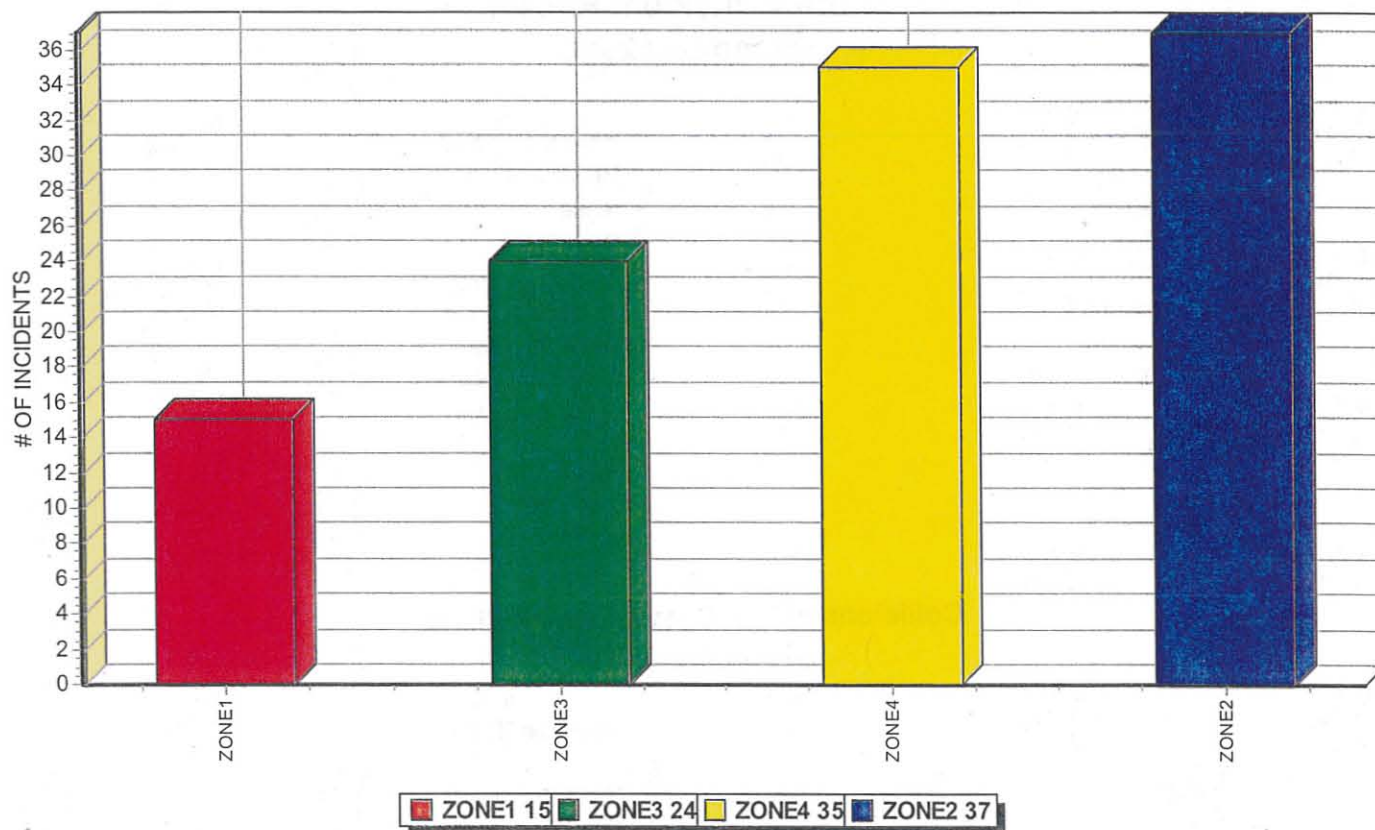

Weekday vs Weekend

Incident Frequency by DISTRICT (Top 4 of 4 Shown) (Using DATE RECD)